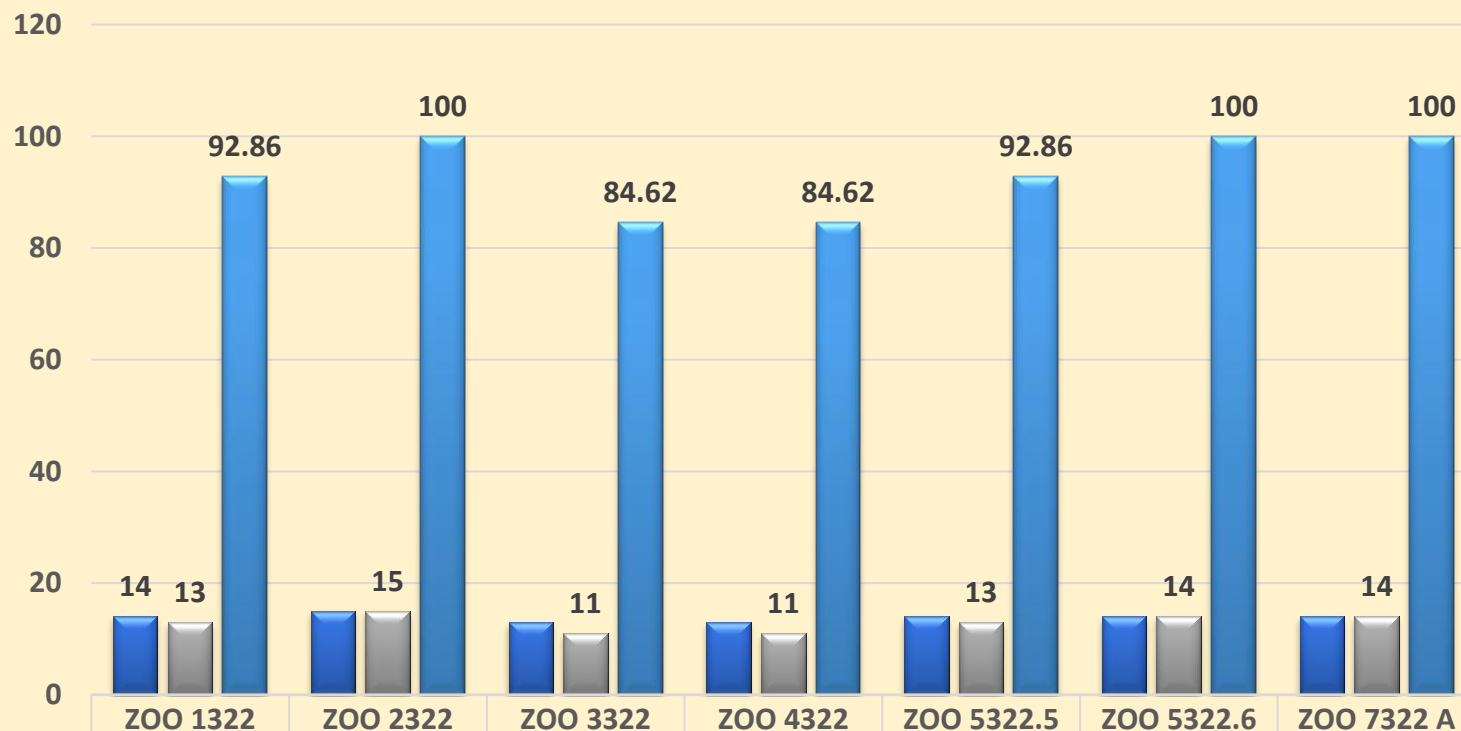

**DEPARTMENT OF ZOOLOGY
BZC TM -RESULTS ANALYSIS
2018-21**

	ZOO 1322	ZOO 2322	ZOO 3322	ZOO 4322	ZOO 5322.5	ZOO 5322.6	ZOO 7322 A
No o Students Apppeared	14	15	13	13	14	14	14
No of Students Passes	13	15	11	11	13	14	14
Pass Percentage	92.86	100	84.62	84.62	92.86	100	100

PAPER CODES IN SEMESTERS

■ No o Students Apppeared
 ■ No of Students Passes
 ■ Pass Percentage